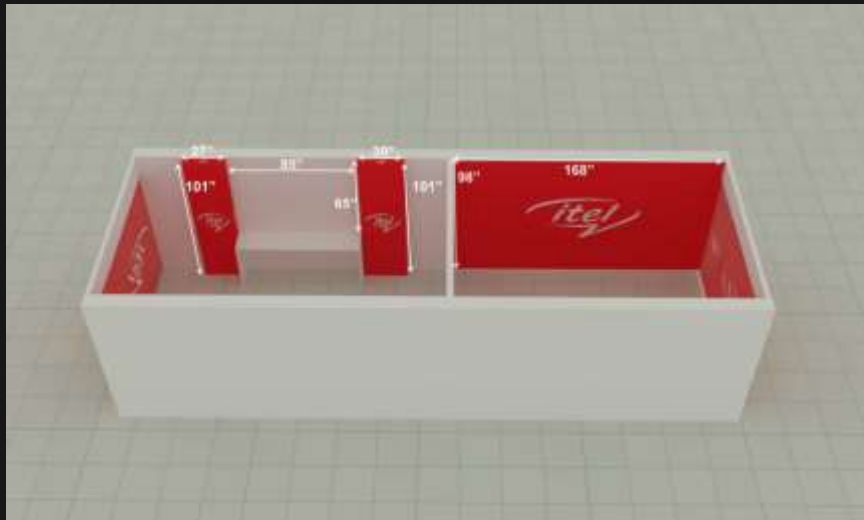

OOH

INSTORE / ONSTORE BRANDING