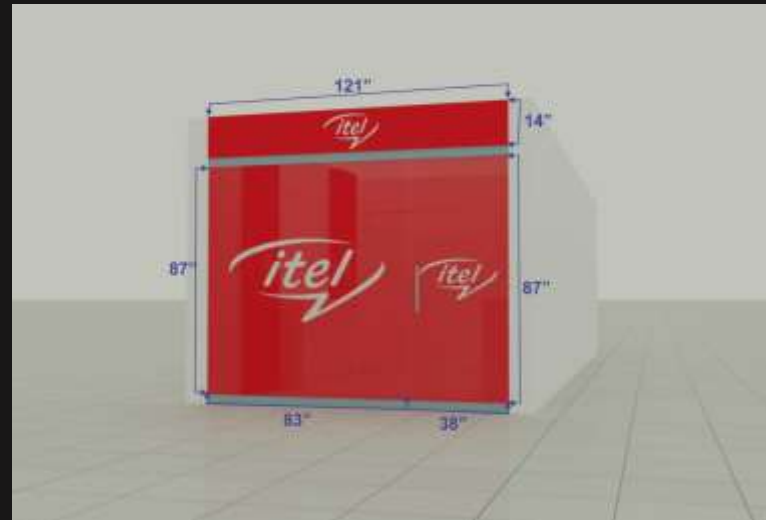

OOH

INSTORE / ONSTORE BRANDING